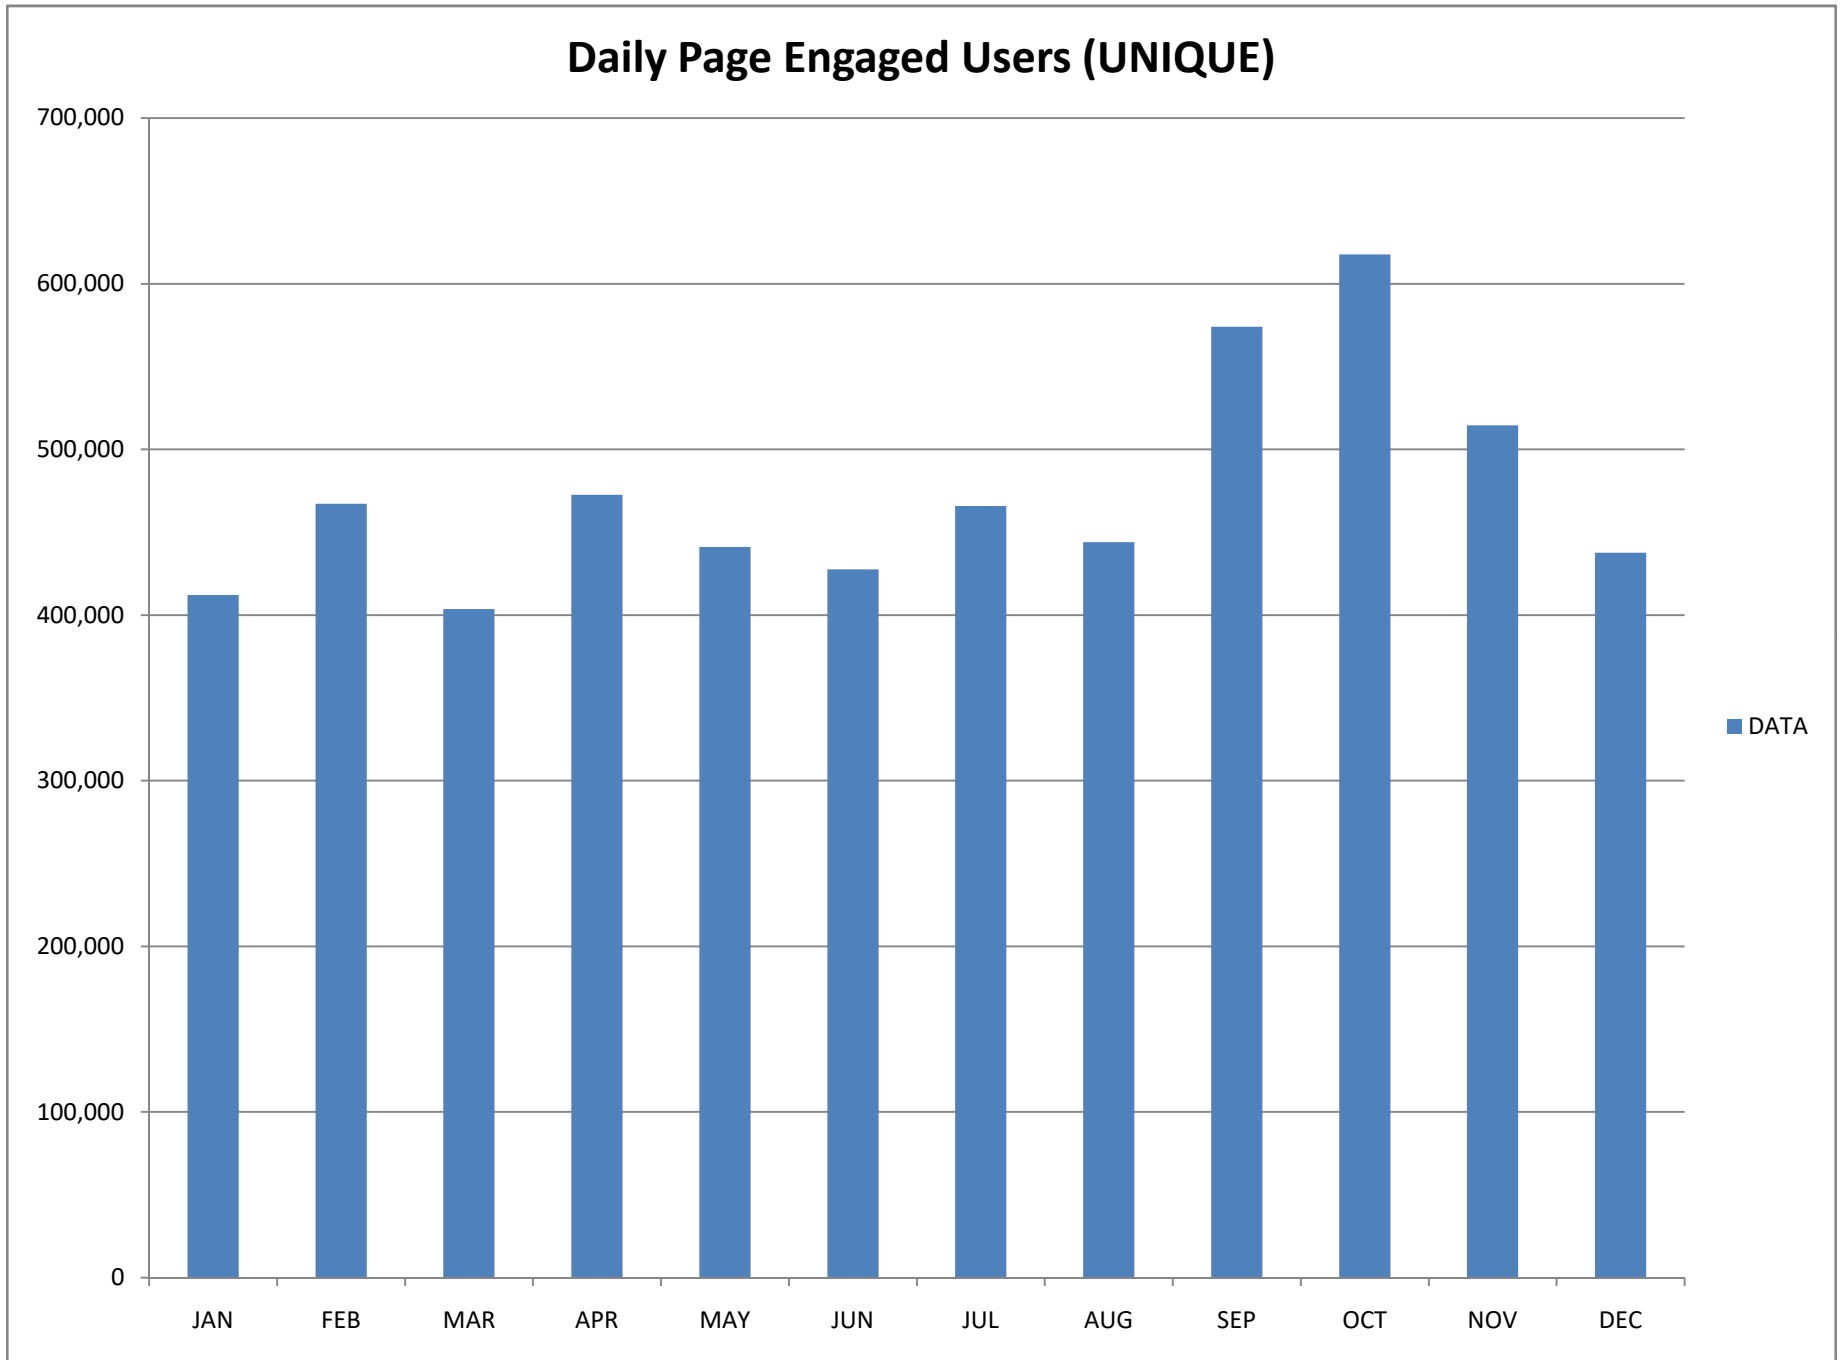

DEFINITION: The number of people who engaged with your Page. Engagement includes any click or story created. (Unique Users)

MONTH	DATA
JAN	2,377,952
FEB	2,799,555
MAR	2,847,877
APR	3,094,394
MAY	2,733,163
JUN	2,774,865
JUL	2,968,017
AUG	2,643,747
SEP	2,898,624
OCT	3,743,306
NOV	2,688,420
DEC	2,470,561

DEFINITION: The number of people who had any content from your Page or about your Page enter their screen. (Unique Users)

MONTH	DATA
JAN	2,361,967
FEB	2,783,023
MAR	2,814,756
APR	3,075,416
MAY	2,715,298
JUN	2,755,769
JUL	2,950,933
AUG	2,625,819
SEP	2,874,957
OCT	3,707,893
NOV	2,613,981
DEC	2,458,758

DEFINITION: The number of people who clicked on any of your content. (Unique Users)

MONTH	DATA
JAN	9,819,024
FEB	10,632,194
MAR	10,388,846
APR	11,885,856
MAY	10,289,444
JUN	10,555,353
JUL	11,424,885
AUG	10,838,949
SEP	12,143,625
OCT	14,901,645
NOV	13,086,550
DEC	12,255,559

DEFINITION: The number of times any content from your Page or about your Page entered a person's screen. (TOTAL)

LIKES BY GENDER & AGE

Aggregated demographic data about the people who like your Page based on the age and gender information they provide in their user profiles.