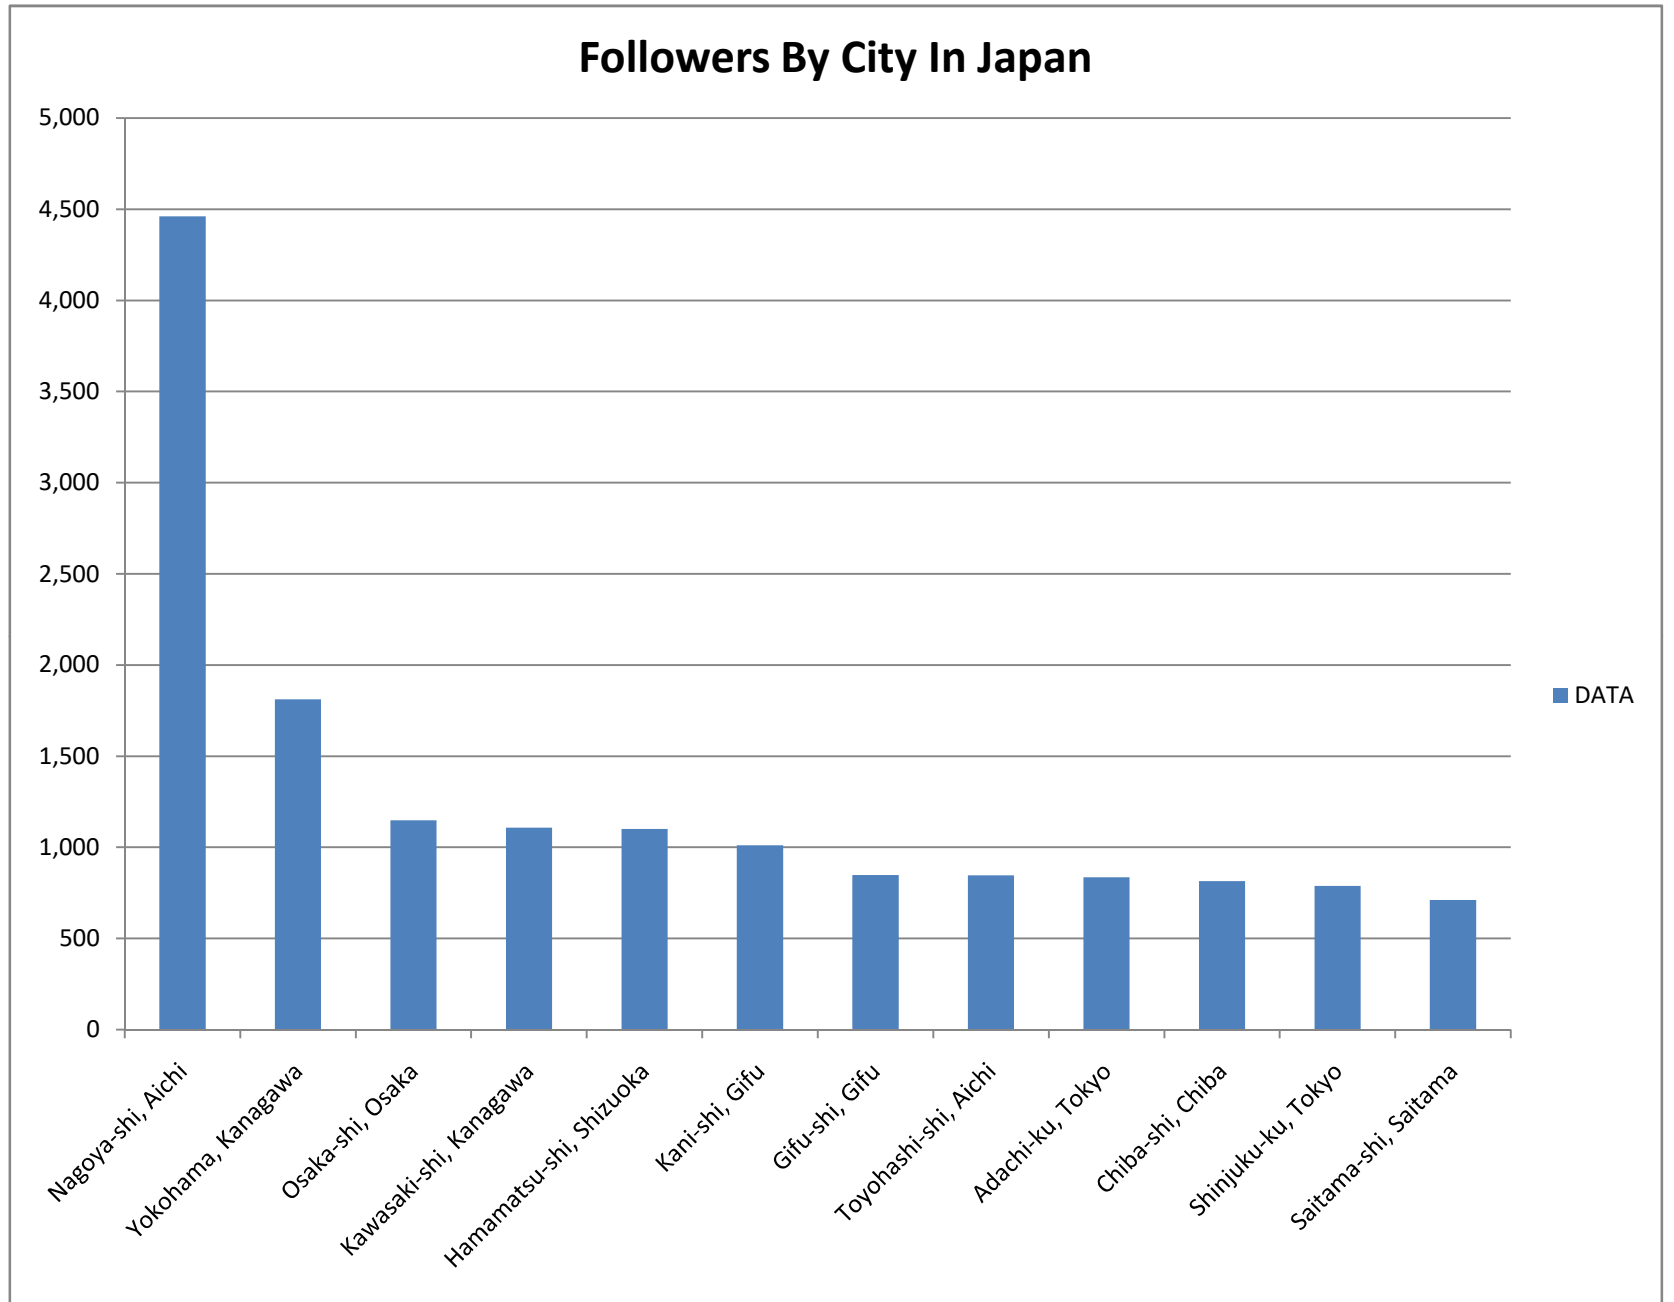

DEFINITION: The number of times any content from your Page or about your Page entered a person's screen. (TOTAL)

LIKES BY GENDER & AGE

Aggregated demographic data about the people who like your Page based on the age and gender information they provide in their user profiles.

Women

75%
Your Fans

Men

25%
Your Fans

COUNTRY	DATA
Japan	60,238
Philippines	35,886
Saudi Arabia	1,118
UEA	1,027
USA	724
Hongkong	608
Taiwan	504
Kuwait	490
Singapore	390
Qatar	385

CITY IN JAPAN	DATA
Nagoya-shi, Aichi	4,461
Yokohama, Kanagawa	1,812
Osaka-shi, Osaka	1,148
Kawasaki-shi, Kanagawa	1,107
Hamamatsu-shi, Shizuoka	1,101
Kani-shi, Gifu	1,011
Gifu-shi, Gifu	848
Toyohashi-shi, Aichi	846
Adachi-ku, Tokyo	835
Chiba-shi, Chiba	814
Shinjuku-ku, Tokyo	788
Saitama-shi, Saitama	711
Edogawa-ku, Tokyo	691
Matsusaka-shi, Mie	678
Ota-ku, Tokyo	631
Okazaki-shi, Aichi	585
Ota-shi, Gunma	554
Anjo-shi, Aichi	550
Isesaki-shi, Gunma	548
Minokamo-shi, Gifu	543
Kawaguchi-shi, Saitama	528
Toyota, Aichi	504
Shizuoka-shi, Shizuoka	482
Hiroshima	427
Matsudo-shi, Chiba	424
Minato-ku, Tokyo	414
Ichinomiya-shi, Aichi	409
Yaizu-shi, Shizuoka	402