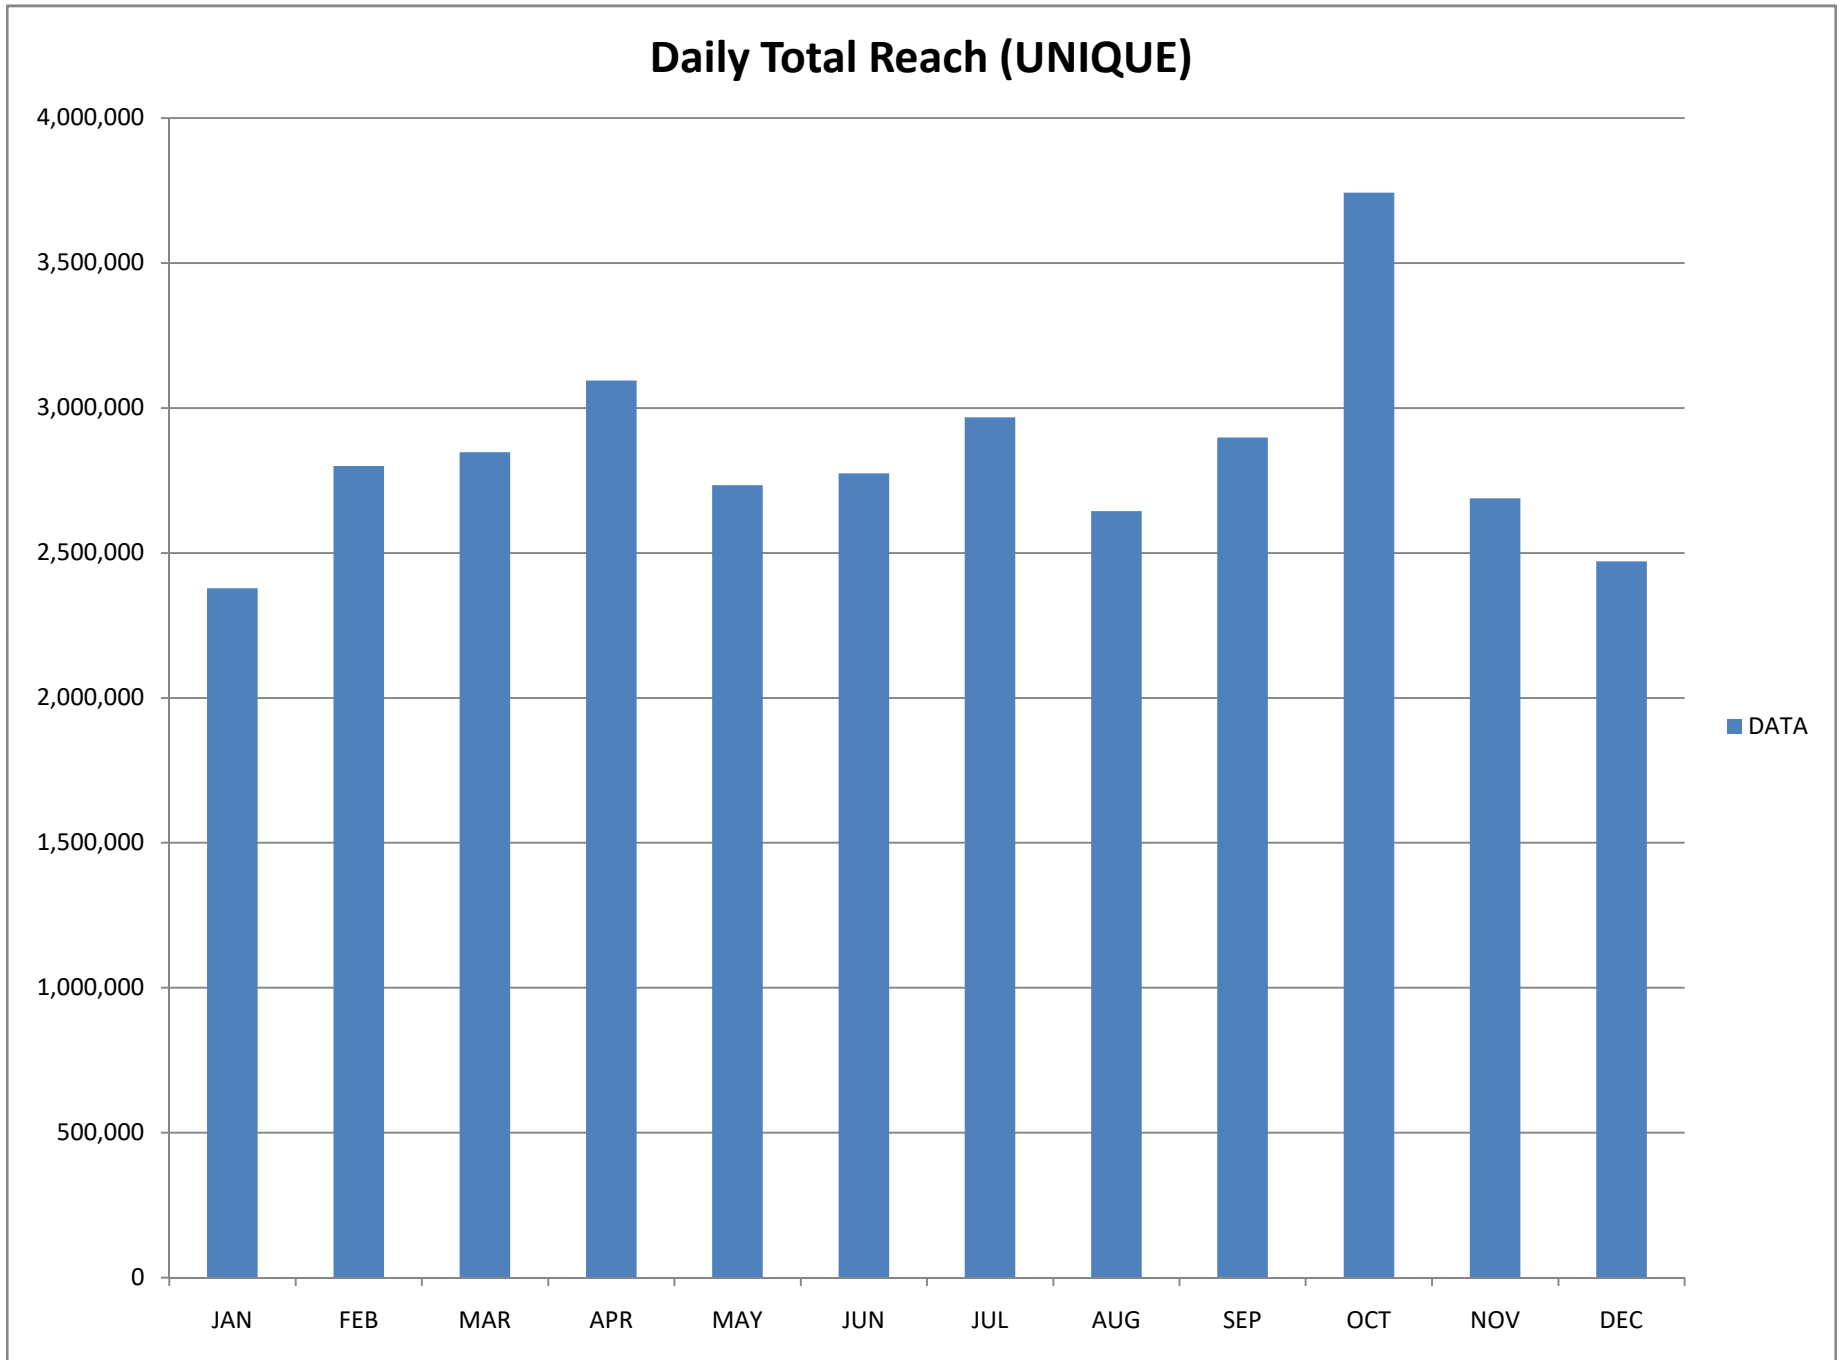

MALAGO FACEBOOK PAGE & WEBSITE

YEAR 2017 STATISTICS

STRIVER INCORPORATION

MONTH	DATA
JAN	2,527
FEB	3,351
MAR	3,026
APR	3,104
MAY	2,523
JUN	2,867
JUL	2,773
AUG	2,202
SEP	3,198
OCT	4,095
NOV	2,824
DEC	2,125

DEFINITION:The number of new people who have liked your Page (Unique Users)

MONTH	DATA
JAN	412,150
FEB	467,190
MAR	403,647
APR	472,536
MAY	441,161
JUN	427,499
JUL	465,844
AUG	443,951
SEP	573,983
OCT	617,608
NOV	514,486
DEC	437,575

DEFINITION: The number of people who engaged with your Page. Engagement includes any click or story created. (Unique Users)

MONTH	DATA
JAN	2,377,952
FEB	2,799,555
MAR	2,847,877
APR	3,094,394
MAY	2,733,163
JUN	2,774,865
JUL	2,968,017
AUG	2,643,747
SEP	2,898,624
OCT	3,743,306
NOV	2,688,420
DEC	2,470,561

DEFINITION: The number of people who had any content from your Page or about your Page enter their screen. (Unique Users)

MONTH	DATA
JAN	2,361,967
FEB	2,783,023
MAR	2,814,756
APR	3,075,416
MAY	2,715,298
JUN	2,755,769
JUL	2,950,933
AUG	2,625,819
SEP	2,874,957
OCT	3,707,893
NOV	2,613,981
DEC	2,458,758