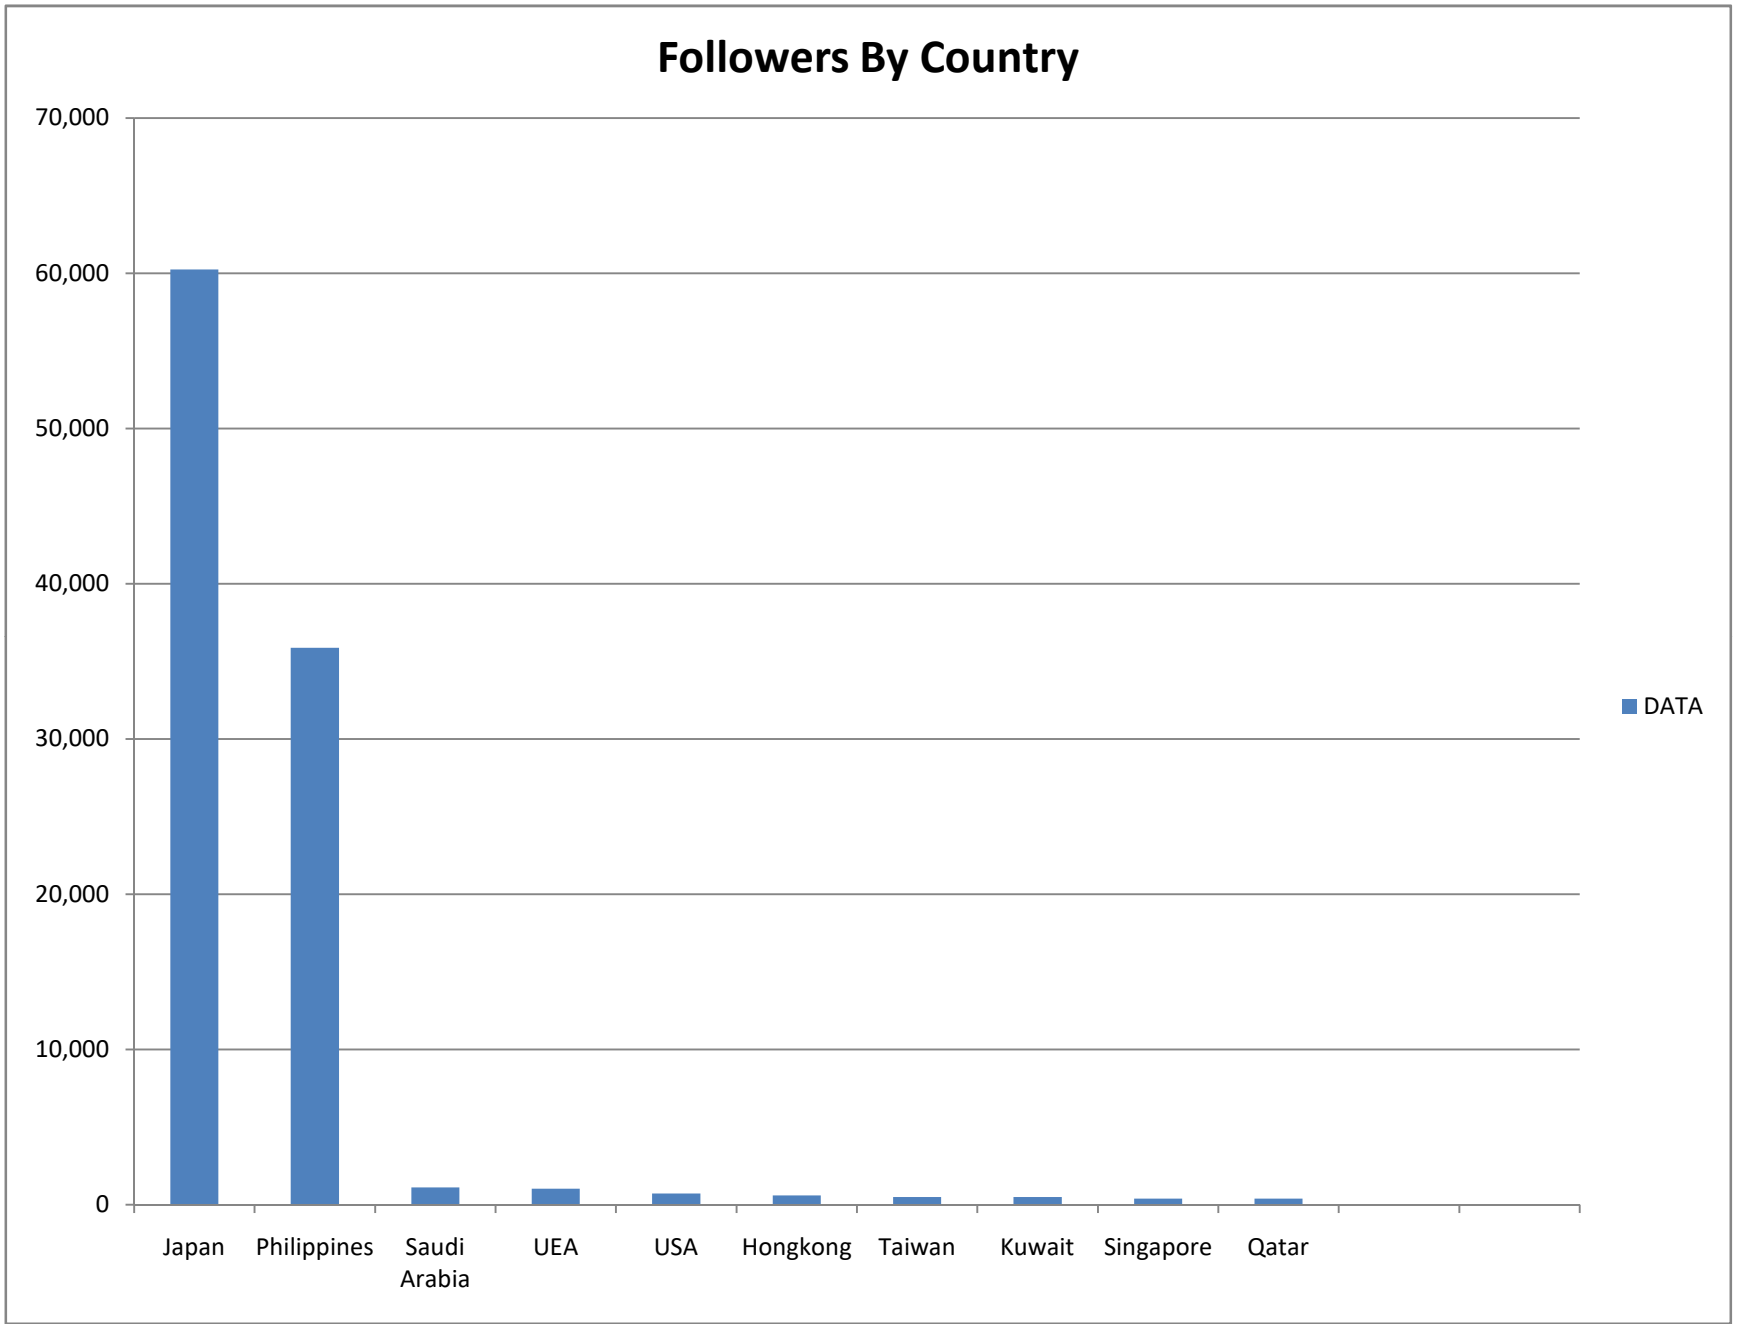

DEFINITION: The number of times any content from your Page or about your Page entered a person's screen. (TOTAL)

LIKES BY GENDER & AGE

Aggregated demographic data about the people who like your Page based on the age and gender information they provide in their user profiles.

Women

75%
Your Fans

Men

25%
Your Fans

COUNTRY	DATA
Japan	60,238
Philippines	35,886
Saudi Arabia	1,118
UEA	1,027
USA	724
Hongkong	608
Taiwan	504
Kuwait	490
Singapore	390
Qatar	385

CITY IN JAPAN	DATA
Nagoya-shi, Aichi	4,461
Yokohama, Kanagawa	1,812
Osaka-shi, Osaka	1,148
Kawasaki-shi, Kanagawa	1,107
Hamamatsu-shi, Shizuoka	1,101
Kani-shi, Gifu	1,011
Gifu-shi, Gifu	848
Toyohashi-shi, Aichi	846
Adachi-ku, Tokyo	835
Chiba-shi, Chiba	814
Shinjuku-ku, Tokyo	788
Saitama-shi, Saitama	711
Edogawa-ku, Tokyo	691
Matsusaka-shi, Mie	678
Ota-ku, Tokyo	631
Okazaki-shi, Aichi	585
Ota-shi, Gunma	554
Anjo-shi, Aichi	550
Isesaki-shi, Gunma	548
Minokamo-shi, Gifu	543
Kawaguchi-shi, Saitama	528
Toyota, Aichi	504
Shizuoka-shi, Shizuoka	482
Hiroshima	427
Matsudo-shi, Chiba	424
Minato-ku, Tokyo	414
Ichinomiya-shi, Aichi	409
Yaizu-shi, Shizuoka	402

YEAR	MONTH	UNIQUE	IMPRESSION
2016	JUN	33,113	59,759
	JUL	157,636	275,313
	AUG	106,550	194,781
	SEP	104,367	194,661
	OCT	107,153	231,422
	NOV	93,937	211,815
	DEC	96,636	214,709
2017	JAN	105,721	254,945
	FEB	101,004	233,765
	MAR	63,275	154,299
	APR	95,444	217,832
	MAY	99,132	230,168
	JUN	102,697	235,293
	JUL	89,901	206,032
	AUG	109,814	247,172
	SEP	149,335	323,638
	OCT	113,142	259,925
	NOV	118,030	261,525
	DEC	112,027	234,171
2018	JAN	128,021	296,336
	FEB	77,160	170,463