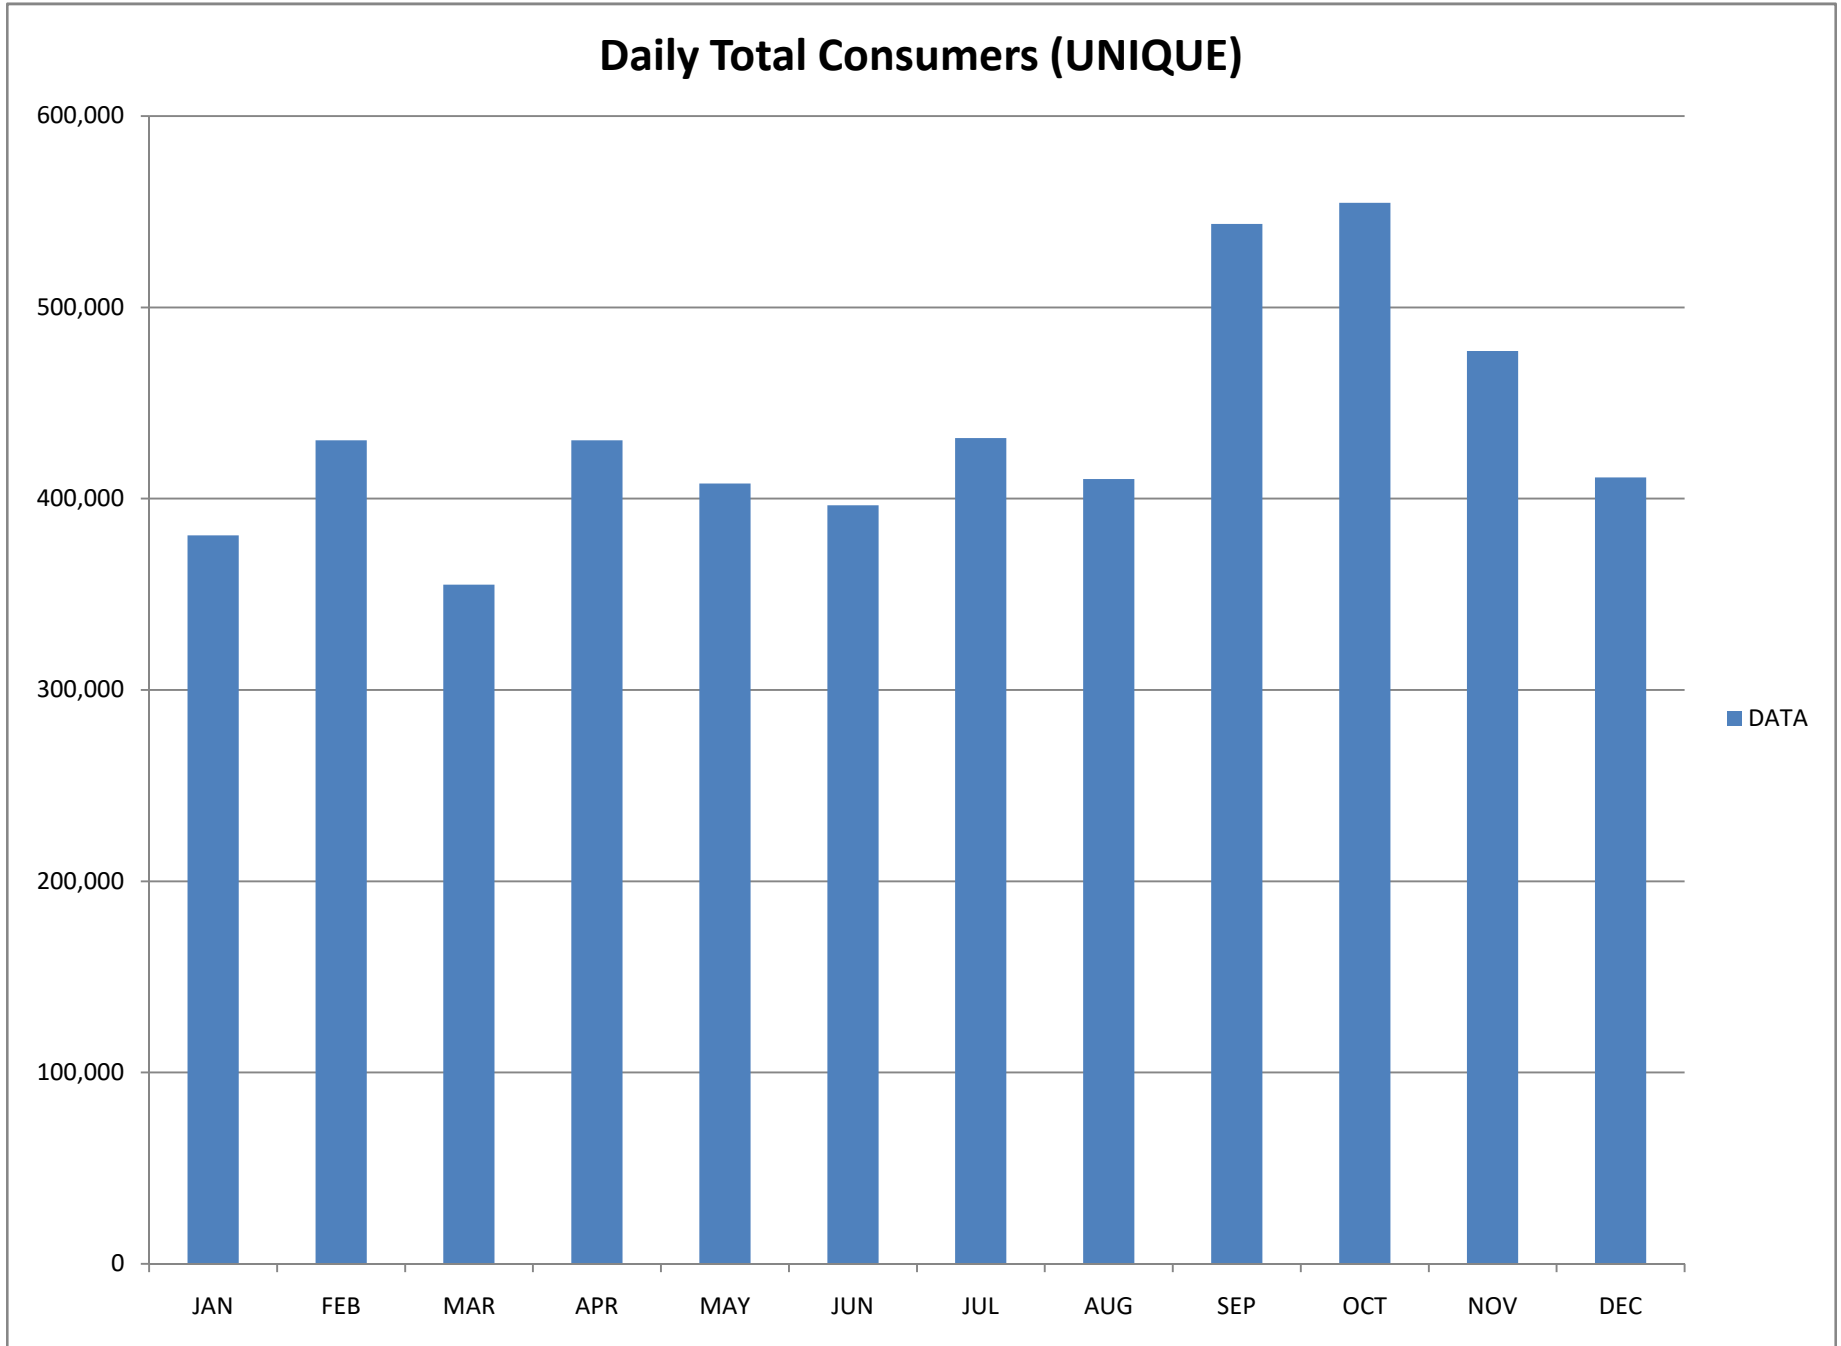

DEFINITION: The number of people who engaged with your Page. Engagement includes any click or story created. (Unique Users)

MONTH	DATA
JAN	2,377,952
FEB	2,799,555
MAR	2,847,877
APR	3,094,394
MAY	2,733,163
JUN	2,774,865
JUL	2,968,017
AUG	2,643,747
SEP	2,898,624
OCT	3,743,306
NOV	2,688,420
DEC	2,470,561

DEFINITION: The number of people who had any content from your Page or about your Page enter their screen. (Unique Users)

MONTH	DATA
JAN	2,361,967
FEB	2,783,023
MAR	2,814,756
APR	3,075,416
MAY	2,715,298
JUN	2,755,769
JUL	2,950,933
AUG	2,625,819
SEP	2,874,957
OCT	3,707,893
NOV	2,613,981
DEC	2,458,758

DEFINITION: The number of people who had any of your Page's posts enter their screen. (Unique Users)

MONTH	DATA
JAN	380,806
FEB	430,500
MAR	355,045
APR	430,428
MAY	407,904
JUN	396,523
JUL	431,706
AUG	410,327
SEP	543,683
OCT	554,605
NOV	477,246
DEC	411,117

DEFINITION: The number of people who clicked on any of your content. (Unique Users)

MONTH	DATA
JAN	9,819,024
FEB	10,632,194
MAR	10,388,846
APR	11,885,856
MAY	10,289,444
JUN	10,555,353
JUL	11,424,885
AUG	10,838,949
SEP	12,143,625
OCT	14,901,645
NOV	13,086,550
DEC	12,255,559