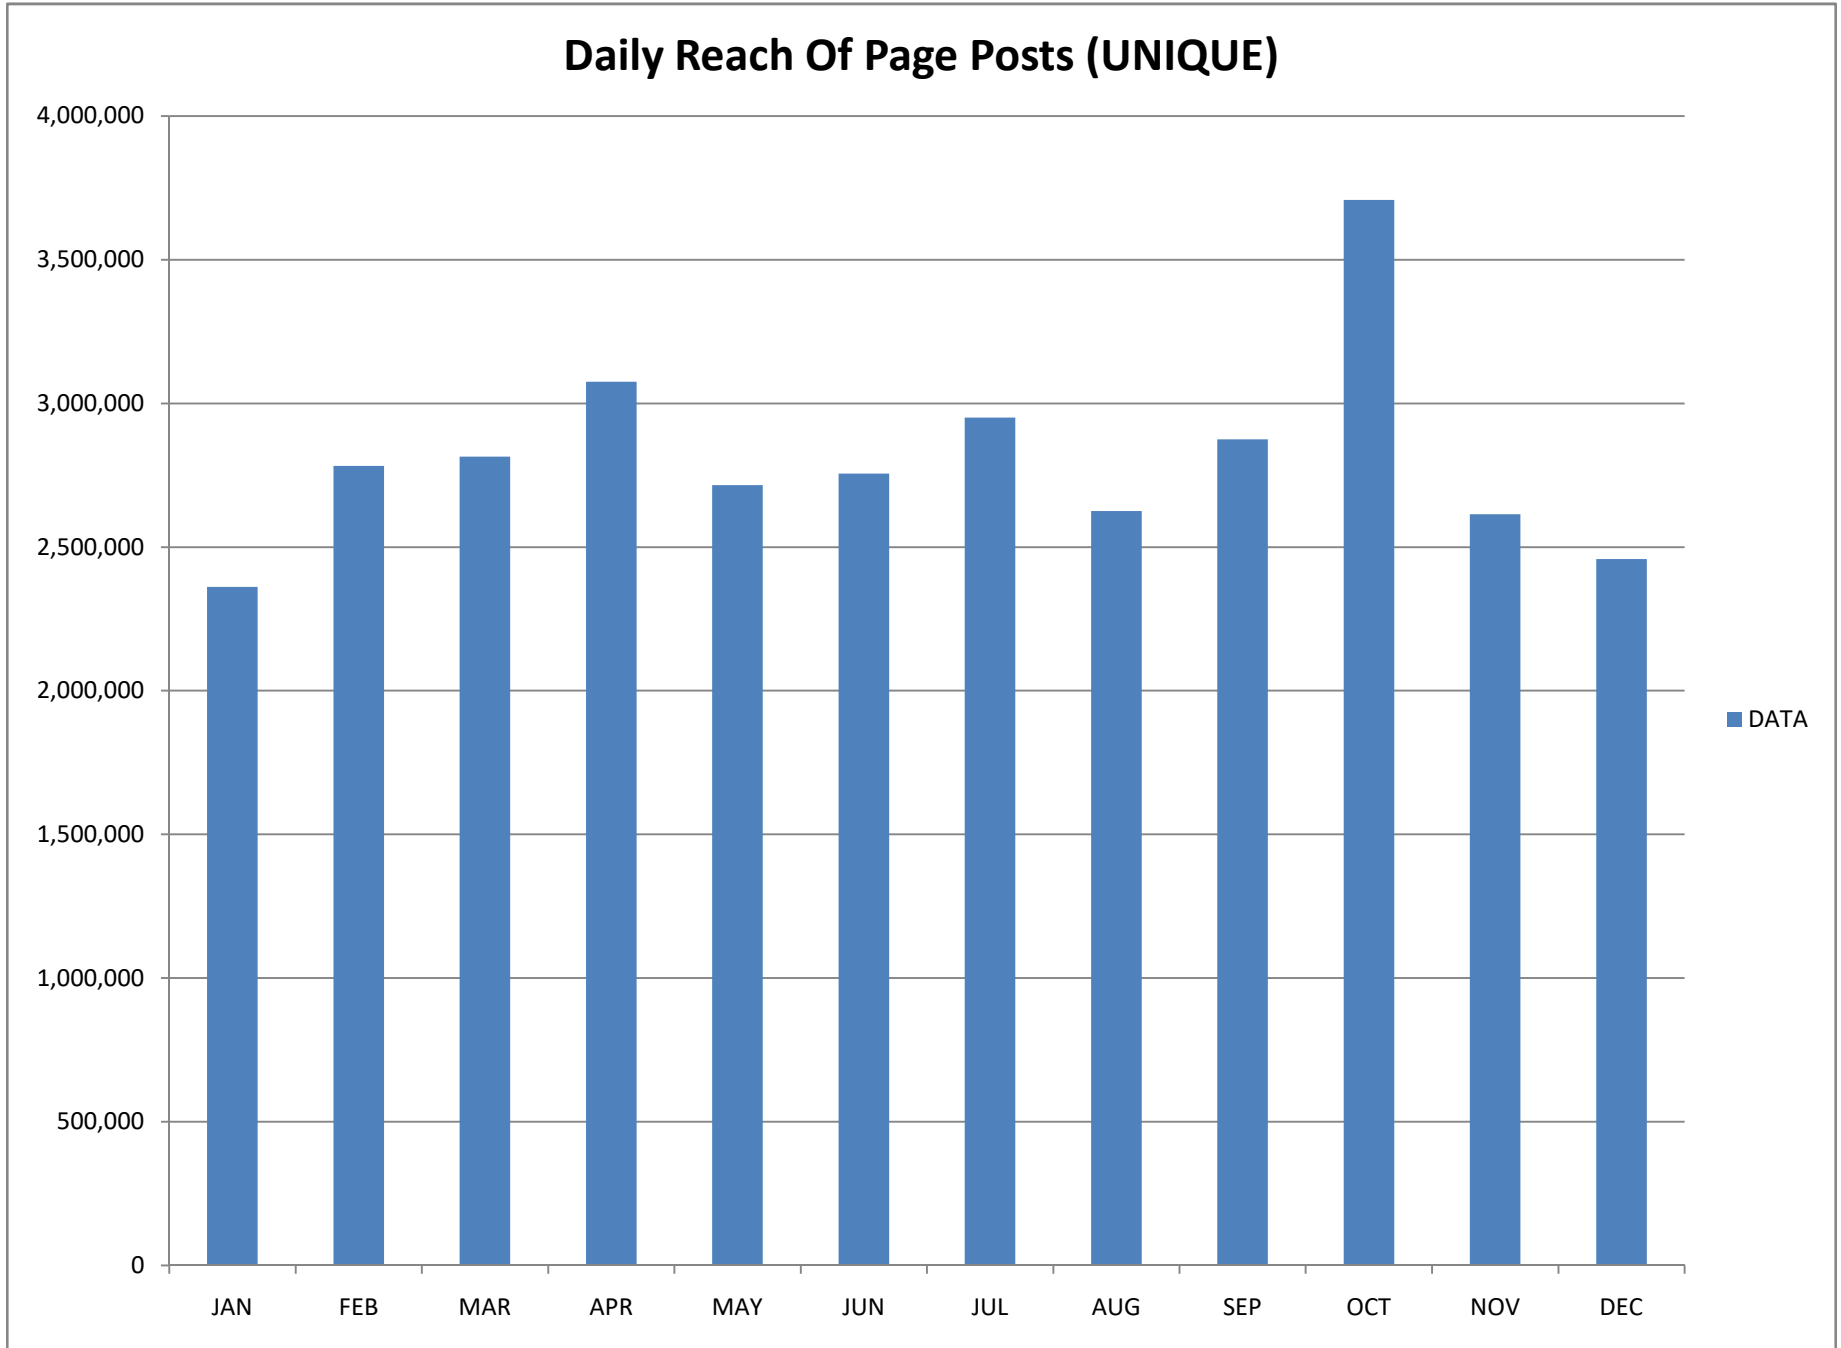

DEFINITION:The number of new people who have liked your Page (Unique Users)

MONTH	DATA
JAN	412,150
FEB	467,190
MAR	403,647
APR	472,536
MAY	441,161
JUN	427,499
JUL	465,844
AUG	443,951
SEP	573,983
OCT	617,608
NOV	514,486
DEC	437,575

DEFINITION: The number of people who engaged with your Page. Engagement includes any click or story created. (Unique Users)

MONTH	DATA
JAN	2,377,952
FEB	2,799,555
MAR	2,847,877
APR	3,094,394
MAY	2,733,163
JUN	2,774,865
JUL	2,968,017
AUG	2,643,747
SEP	2,898,624
OCT	3,743,306
NOV	2,688,420
DEC	2,470,561

DEFINITION: The number of people who had any content from your Page or about your Page enter their screen. (Unique Users)

MONTH	DATA
JAN	2,361,967
FEB	2,783,023
MAR	2,814,756
APR	3,075,416
MAY	2,715,298
JUN	2,755,769
JUL	2,950,933
AUG	2,625,819
SEP	2,874,957
OCT	3,707,893
NOV	2,613,981
DEC	2,458,758

DEFINITION: The number of people who clicked on any of your content. (Unique Users)

MONTH	DATA
JAN	9,819,024
FEB	10,632,194
MAR	10,388,846
APR	11,885,856
MAY	10,289,444
JUN	10,555,353
JUL	11,424,885
AUG	10,838,949
SEP	12,143,625
OCT	14,901,645
NOV	13,086,550
DEC	12,255,559