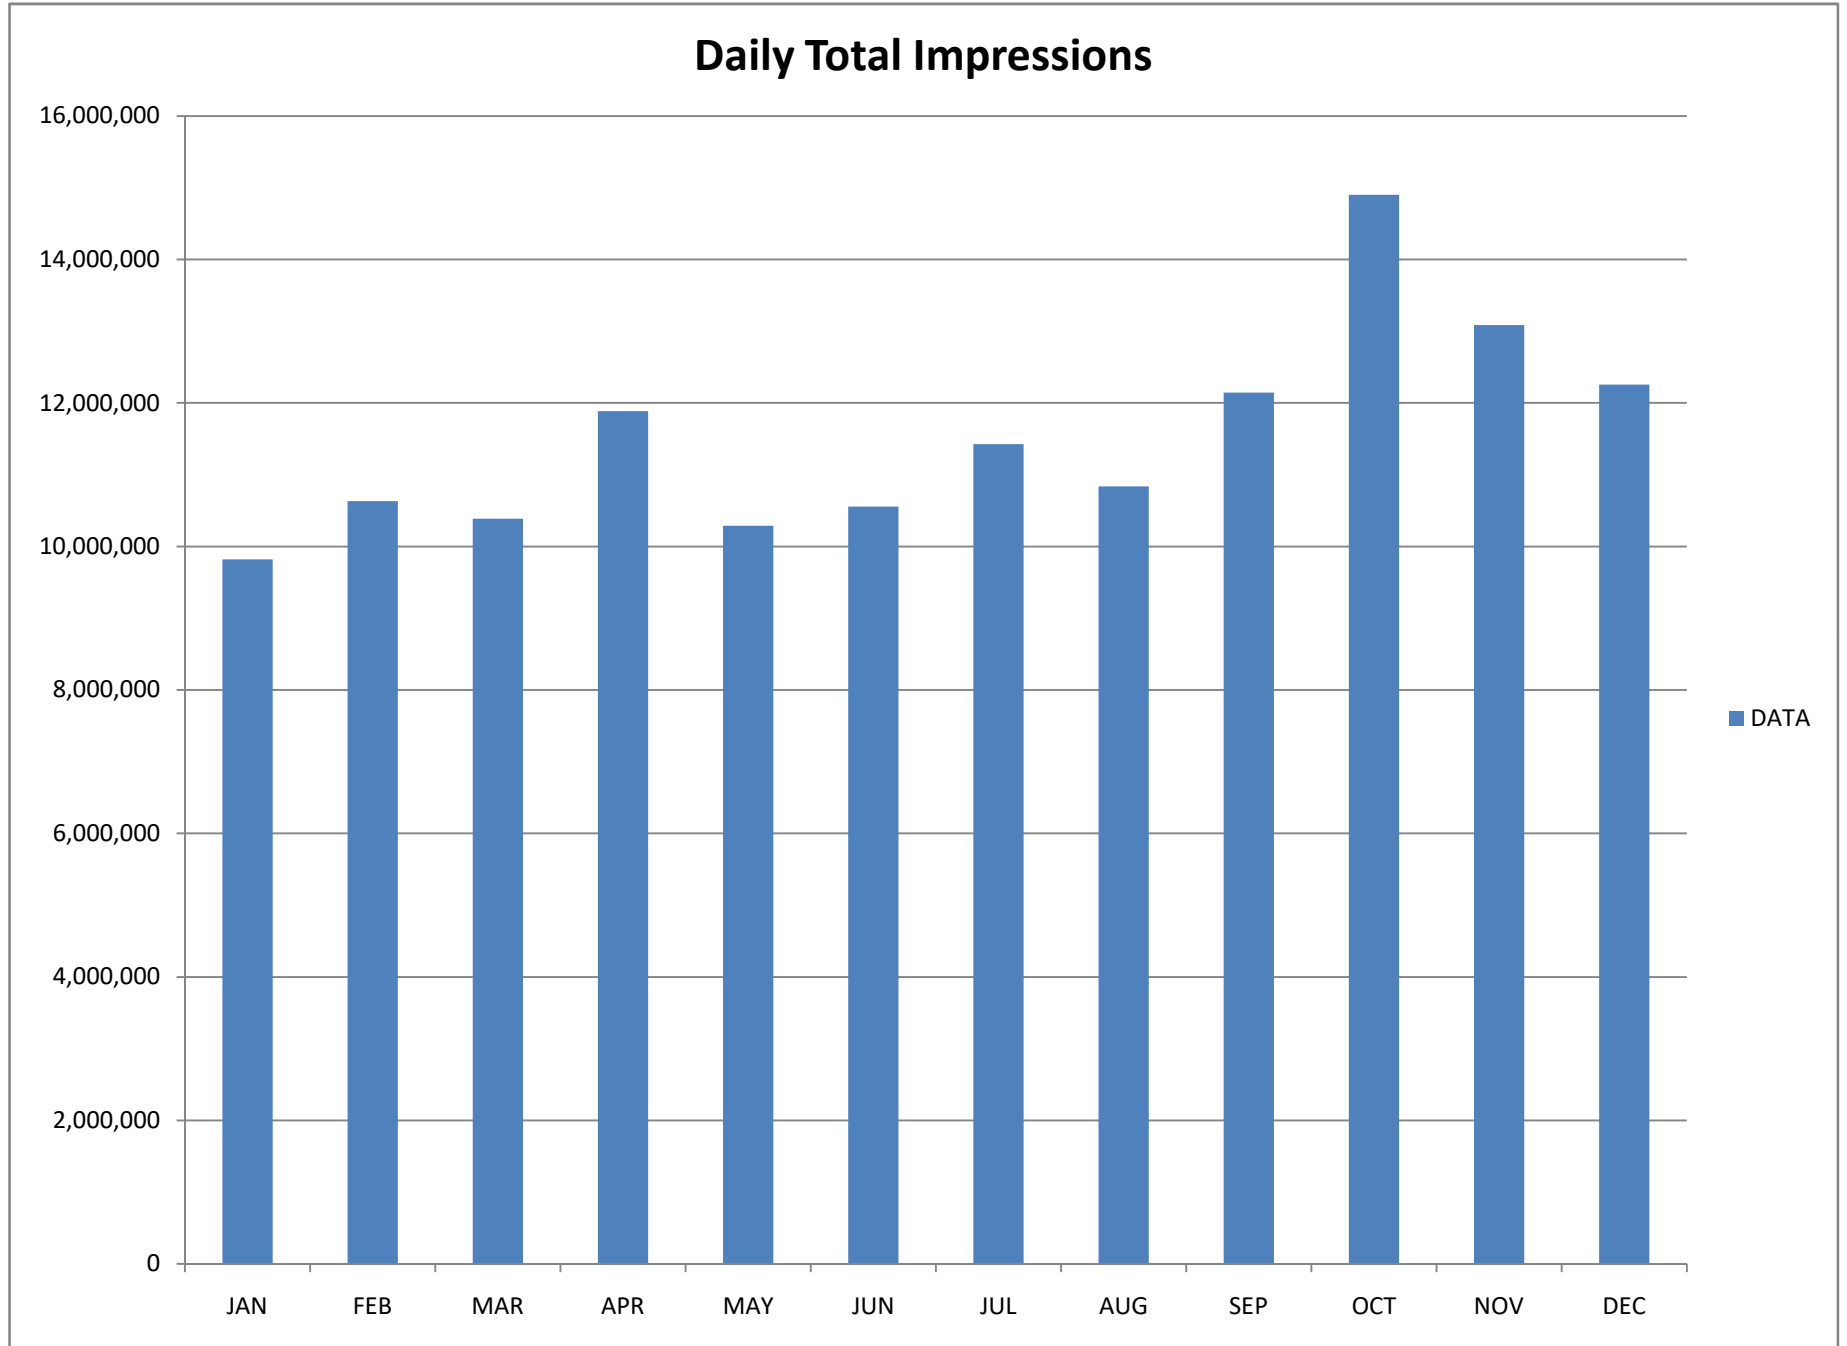

DEFINITION: The number of people who engaged with your Page. Engagement includes any click or story created. (Unique Users)

MONTH	DATA
JAN	2,377,952
FEB	2,799,555
MAR	2,847,877
APR	3,094,394
MAY	2,733,163
JUN	2,774,865
JUL	2,968,017
AUG	2,643,747
SEP	2,898,624
OCT	3,743,306
NOV	2,688,420
DEC	2,470,561

DEFINITION: The number of people who had any content from your Page or about your Page enter their screen. (Unique Users)

MONTH	DATA
JAN	2,361,967
FEB	2,783,023
MAR	2,814,756
APR	3,075,416
MAY	2,715,298
JUN	2,755,769
JUL	2,950,933
AUG	2,625,819
SEP	2,874,957
OCT	3,707,893
NOV	2,613,981
DEC	2,458,758

DEFINITION: The number of people who had any of your Page's posts enter their screen. (Unique Users)

MONTH	DATA
JAN	380,806
FEB	430,500
MAR	355,045
APR	430,428
MAY	407,904
JUN	396,523
JUL	431,706
AUG	410,327
SEP	543,683
OCT	554,605
NOV	477,246
DEC	411,117

DEFINITION: The number of people who clicked on any of your content. (Unique Users)

MONTH	DATA
JAN	9,819,024
FEB	10,632,194
MAR	10,388,846
APR	11,885,856
MAY	10,289,444
JUN	10,555,353
JUL	11,424,885
AUG	10,838,949
SEP	12,143,625
OCT	14,901,645
NOV	13,086,550
DEC	12,255,559