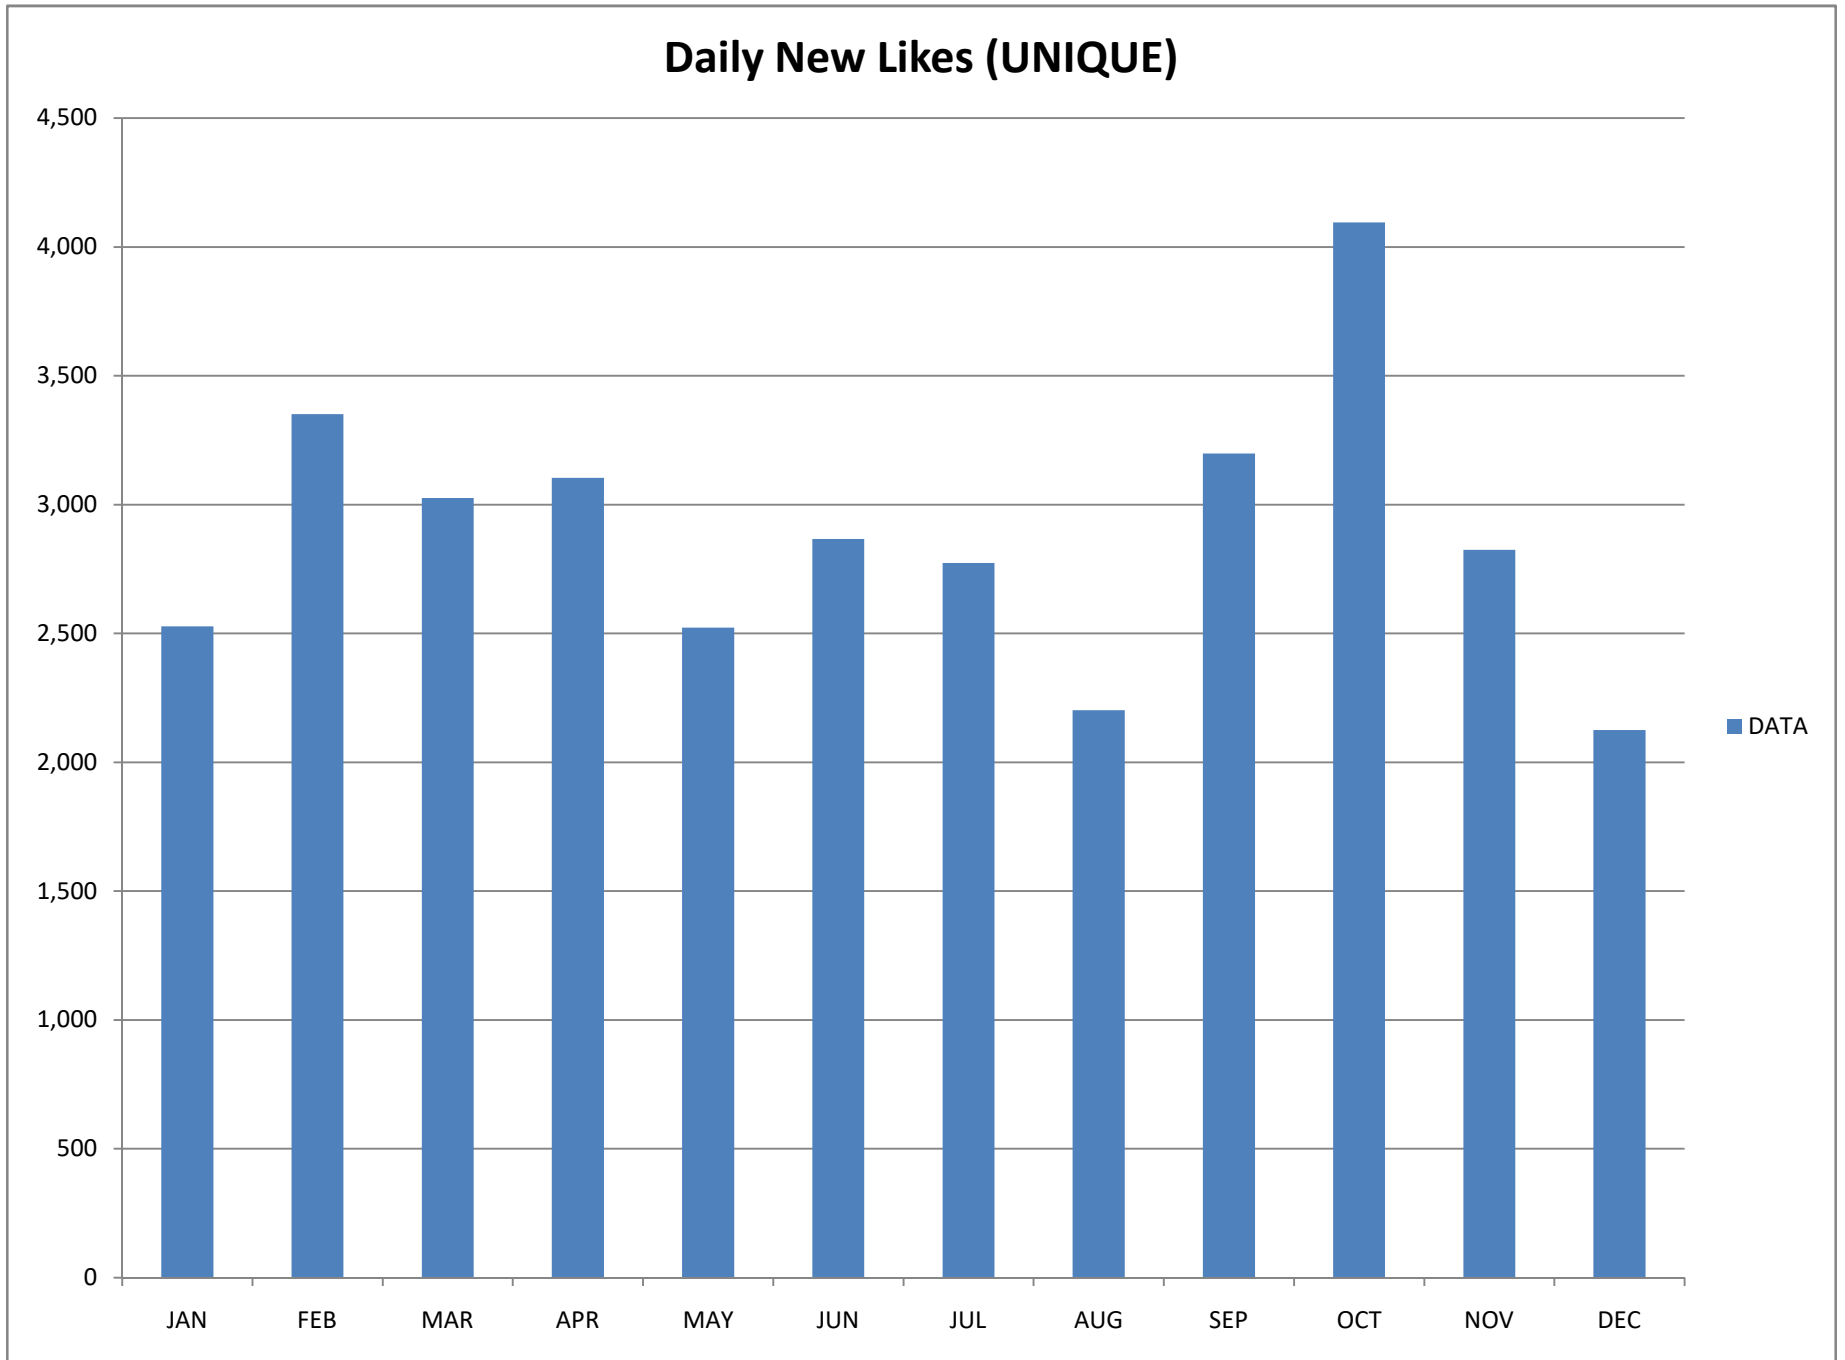

MALAGO FACEBOOK PAGE & WEBSITE

YEAR 2017 STATISTICS

STRIVER INCORPORATION

MONTH	DATA
JAN	2,527
FEB	3,351
MAR	3,026
APR	3,104
MAY	2,523
JUN	2,867
JUL	2,773
AUG	2,202
SEP	3,198
OCT	4,095
NOV	2,824
DEC	2,125

DEFINITION:The number of new people who have liked your Page (Unique Users)

MONTH	DATA
JAN	412,150
FEB	467,190
MAR	403,647
APR	472,536
MAY	441,161
JUN	427,499
JUL	465,844
AUG	443,951
SEP	573,983
OCT	617,608
NOV	514,486
DEC	437,575

DEFINITION: The number of people who engaged with your Page. Engagement includes any click or story created. (Unique Users)

MONTH	DATA
JAN	2,377,952
FEB	2,799,555
MAR	2,847,877
APR	3,094,394
MAY	2,733,163
JUN	2,774,865
JUL	2,968,017
AUG	2,643,747
SEP	2,898,624
OCT	3,743,306
NOV	2,688,420
DEC	2,470,561

DEFINITION: The number of people who had any content from your Page or about your Page enter their screen. (Unique Users)

MONTH	DATA
JAN	2,361,967
FEB	2,783,023
MAR	2,814,756
APR	3,075,416
MAY	2,715,298
JUN	2,755,769
JUL	2,950,933
AUG	2,625,819
SEP	2,874,957
OCT	3,707,893
NOV	2,613,981
DEC	2,458,758