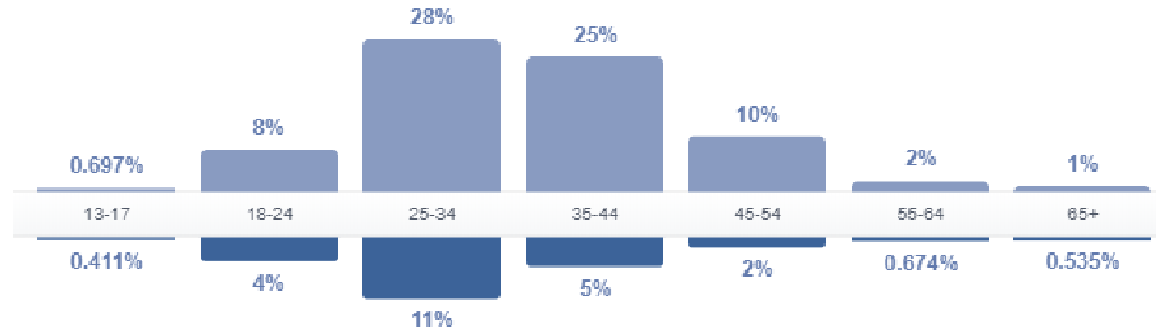

LIKES BY GENDER & AGE

Aggregated demographic data about the people who like your Page based on the age and gender information they provide in their user profiles.

Women

75%
Your Fans

Men

25%
Your Fans

COUNTRY	DATA
Japan	60,238
Philippines	35,886
Saudi Arabia	1,118
UEA	1,027
USA	724
Hongkong	608
Taiwan	504
Kuwait	490
Singapore	390
Qatar	385